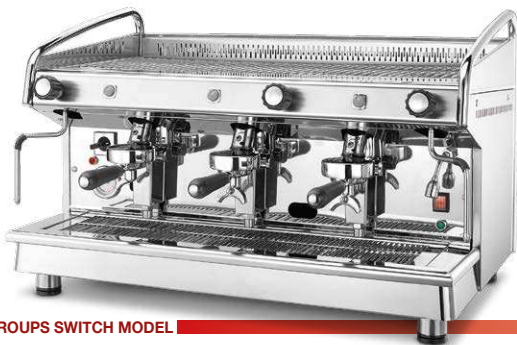

coffee
BFC
machines

Classica Eva
hand made in Italy

GROUPS	1	2	3	4
NET WEIGHT Kg / lbs	35/77	70/135	85/186	100/219
BOILER Lt. / Us Gal	4/1,05 7/1,85	14/3,7	21/5,5	27/7,1
Kw	2.0	3.5	5.2	5.5
Volt	110 / 230 / 240 / 400			

1 GROUP ELECTRONIC MODEL

2 GROUPS ELECTRONIC MODEL

3 GROUPS SWITCH MODEL

4 GROUPS SWITCH MODEL