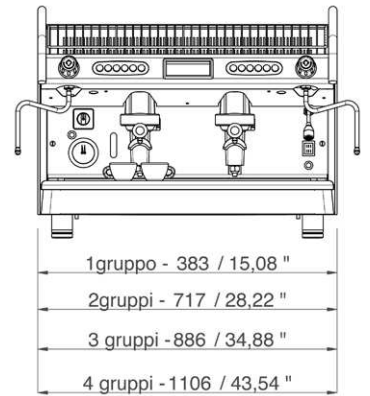

coffee
BFC
machines

Classica Eva
hand made in Italy

GROUPS	1	2	3	4
NET WEIGHT Kg / lbs	35/77	70/135	85/186	100/219
BOILER Lt. / Us Gal	4/1,05 7/1,85	14/3,7	21/5,5	27/7,1
Kw	2.0	3.5	5.2	5.5
Volt	110 / 230 / 240 / 400			

1 GROUP ELECTRONIC MODEL

2 GROUPS ELECTRONIC MODEL

3 GROUPS SWITCH MODEL

4 GROUPS SWITCH MODEL